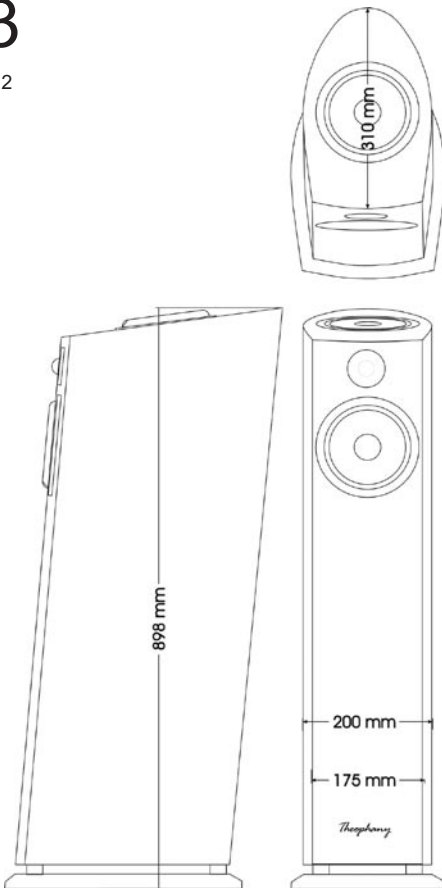

M3

SERIES 2

Theophany loudspeakers are a culmination of technology and hand-craftsmanship that provide an incredible and emotive listening experience suitable for both Hi-Fi and Home Theatre.

This big, little speaker will truly amaze. Handcrafted in a small cabinet that will enhance any home or apartment, it's looks belie it's impressive capabilities. While having the typical and award winning Theophany mid-range, imaging and energy, this speaker triumph offers bass that will astound in such a small package.

34Hz – 27kHz +/- 3db | 150 Watts RMS | 6 ohm | 90db efficient

P: 0508 THEOPHANY (0508 843 674) | + 64 3 3477 232

E: sales@theophany.co.nz | Cnr Weedons Ross Rd & McClelland Rd,
Christchurch, New Zealand