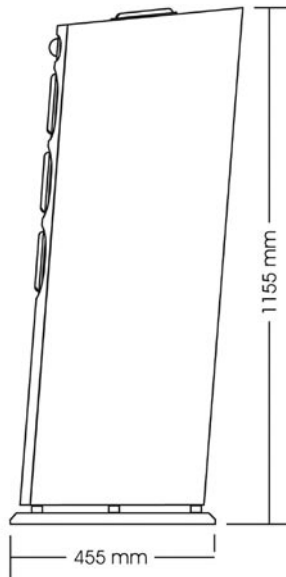

M5

SERIES 2

Theophany loudspeakers are a culmination of technology and hand-craftsmanship that provide an incredible and emotive listening experience suitable for both Hi-Fi and Home Theatre.

The M5 series 2 has a sealed chamber for the top two woofers and a down firing ported chamber for the bottom two woofers; as well as very accurate internal air flow control in both chambers. This allows us to achieve a very accurate and tight mid-range while still maintaining excellent bass extension.

28Hz – 27kHz +/- 3db | 220 Watts RMS | 6 ohm | 91db efficient

P: 0508 THEOPHANY (0508 843 674) | + 64 3 3477 232

E: sales@theophany.co.nz | Cnr Weedons Ross Rd & McClelland Rd,
Christchurch, New Zealand